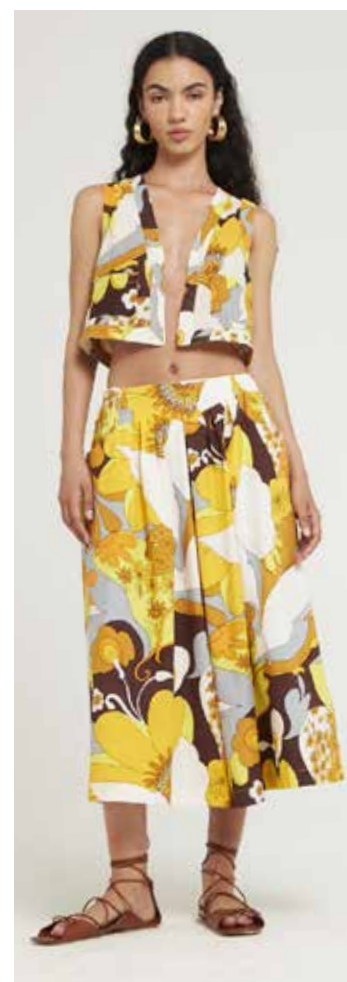

BAHIA PANTS (COTON POPELINE)
+ GILET YELLOW