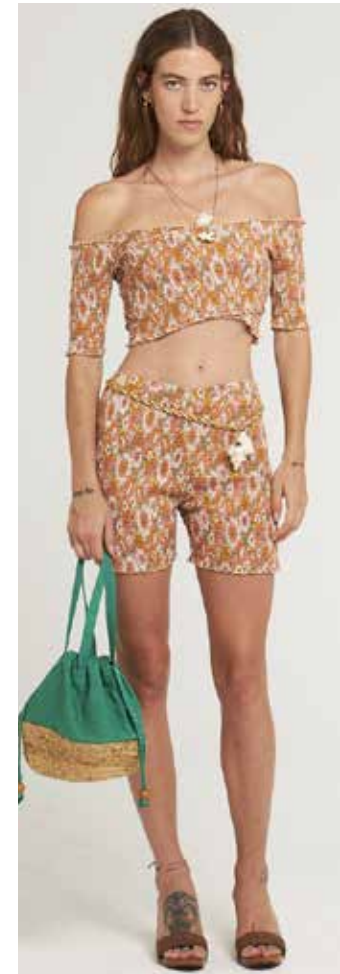

BLOSSOM PANTY RUST

COLLECTION

BLOSSOM

COMPOSITION: 100% COTTON VOILE BLOCK PRINTED ELASTICATED
COLORS: RUST, RED

BLOSSOM BRAS RUST

BLOSSOM BRAS RED

BLOSSOM BODY RUST
(EMBROIDERED COTTON)

BLOSSOM BODY RED
(EMBROIDERED COTTON)